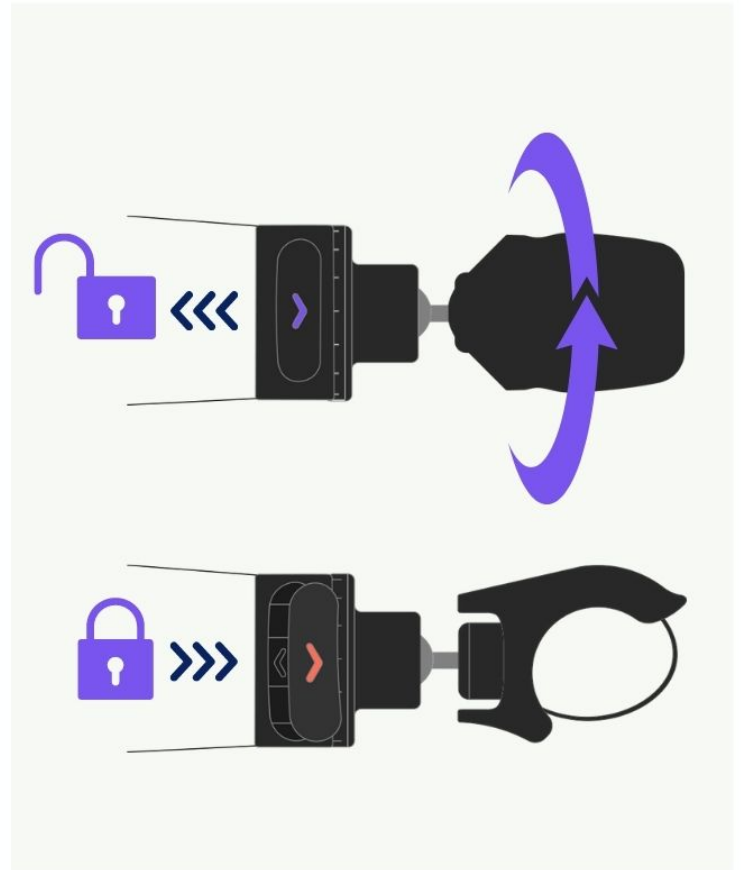

HOW TO USE YOUR

KITTY ALX

**SCAN
ME**

If you have any questions get in touch with your Limb Buddy on:

hi@yourkoalaa.com

07482 165098