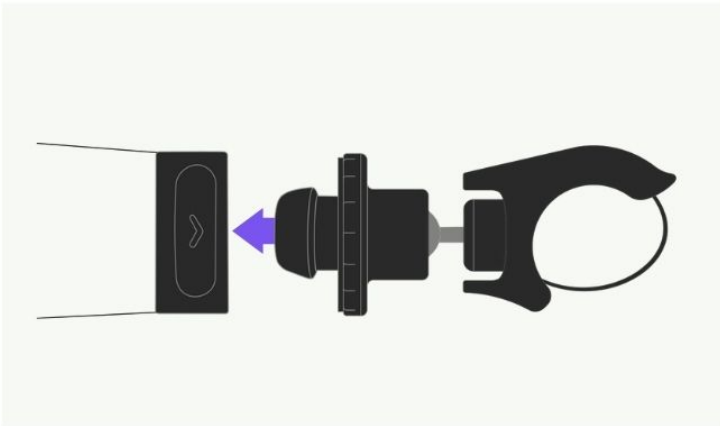

HOW TO USE YOUR

KITTY ALX

**SCAN
ME**

If you have any questions get in touch with your Limb Buddy on:

hi@yourkoalaa.com

07482 165098