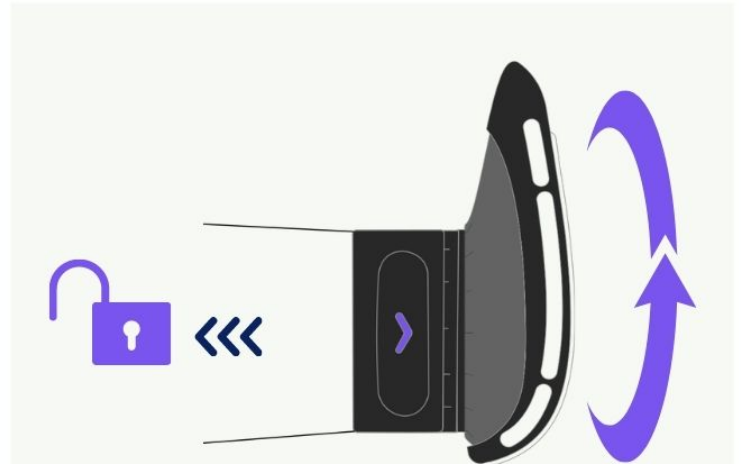

HOW TO USE YOUR

NICOLE PRO ALX

SCAN
ME

If you have any questions get in touch with your Limb Buddy on:

hi@yourkoalaa.com

07482 165098