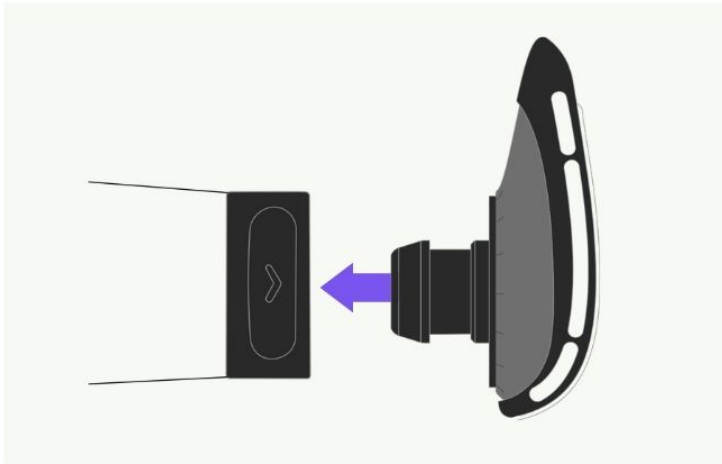

HOW TO USE YOUR

NICOLE PRO ALX

SCAN
ME

If you have any questions get in touch with your Limb Buddy on:

hi@yourkoalaa.com

07482 165098