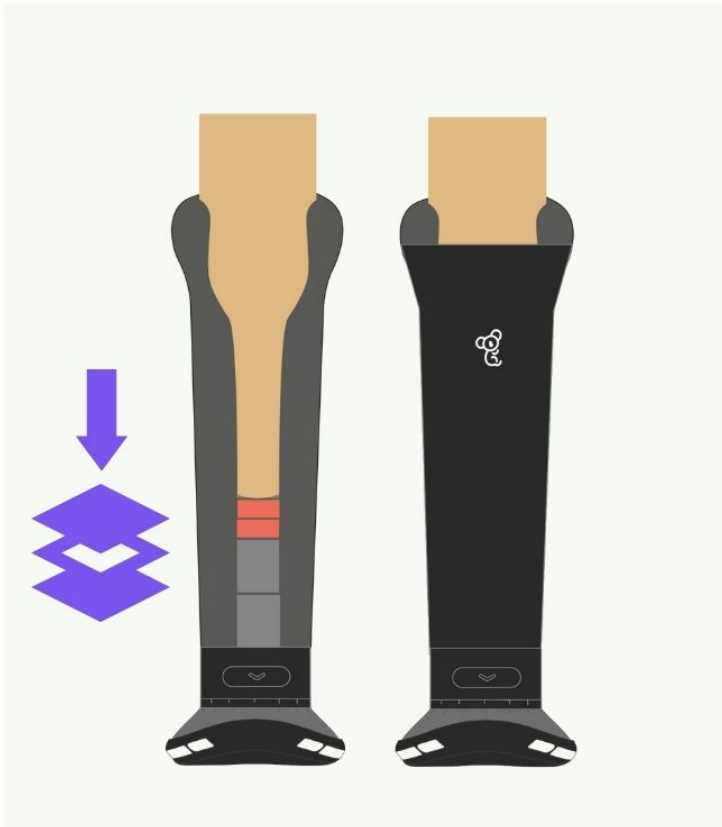

HOW TO USE YOUR

NICOLE PRO ALX

SCAN
ME

If you have any questions get in touch with your Limb Buddy on:

hi@yourkoalaa.com

07482 165098