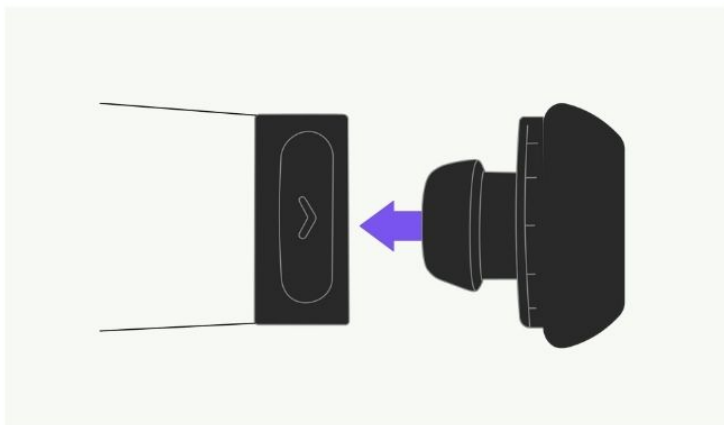

HOW TO USE YOUR

NICOLE ALX

**SCAN
ME**

If you have any questions get in touch with your Limb Buddy on:

hi@yourkoalaa.com

07482 165098