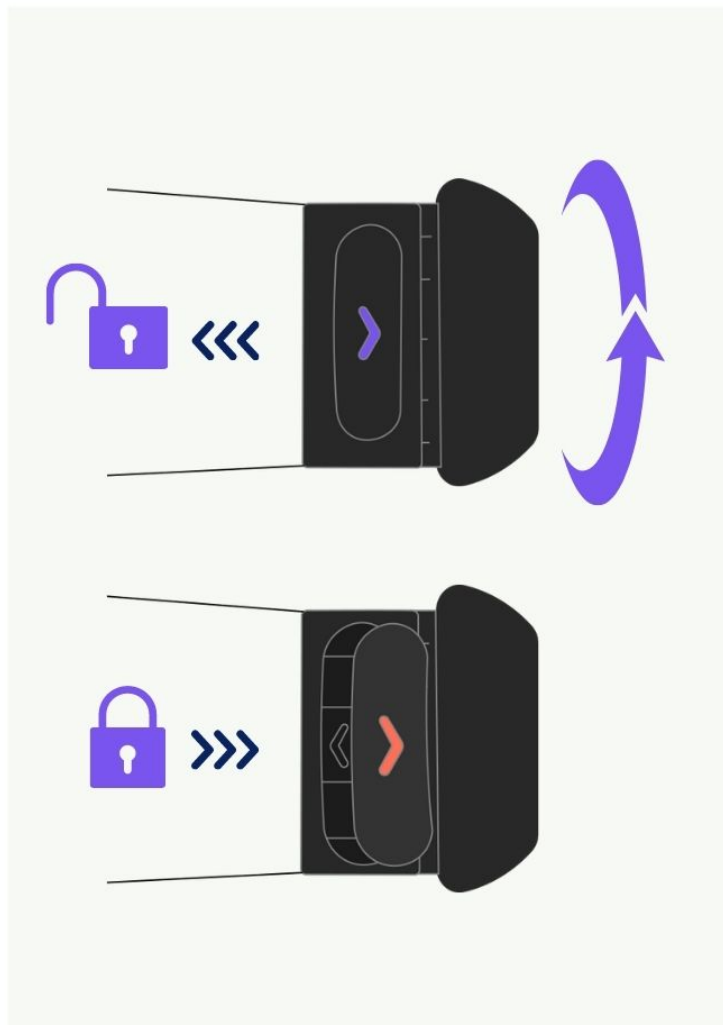

HOW TO USE YOUR

NICOLE ALX

**SCAN
ME**

If you have any questions get in touch with your Limb Buddy on:

hi@yourkoalaa.com

07482 165098