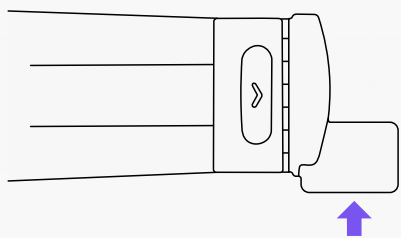

How to use your Grace ALX

Scan Me!

Scan the QR code to find our Koalaa Hub; a digital version of all our Koalaa sleeve and user guides for you to access on the go!

hi@yourkoalaa.com

+44 (0) 7482 165 098

@koalaacommunity