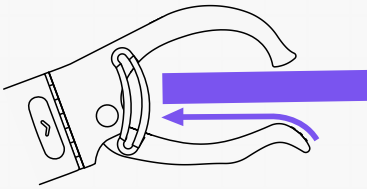

How to use your

Rushton ALX

> **0.5kg**

Scan Me!

Scan the QR code to find our Koalaa Hub; a digital version of all our Koalaa sleeve and user guides for you to access on the go!

hi@yourkoalaa.com

+44 (0) 7482 165 098