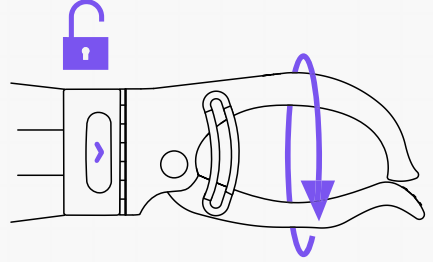

How to use your

Rushton ALX

> **0.5kg**

Scan Me!

Scan the QR code to find our Koalaa Hub; a digital version of all our Koalaa sleeve and user guides for you to access on the go!

hi@yourkoalaa.com

+44 (0) 7482 165 098