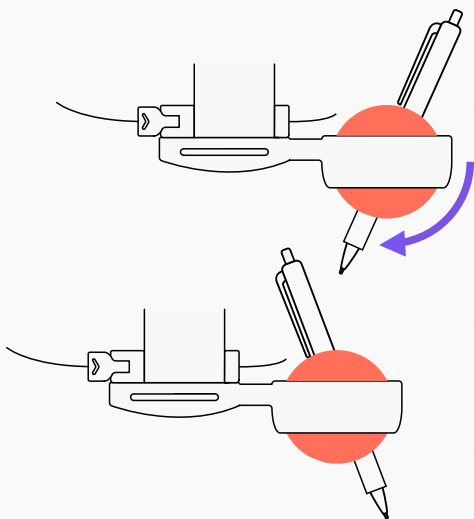

How to use your Janet Paww

Scan Me!

Scan the QR code to find our Koalaa Hub; a digital version of all our Koalaa sleeve and user guides for you to access on the go!

hi@yourkoalaa.com

+44 (0) 7482 165 098

@koalaacommunity