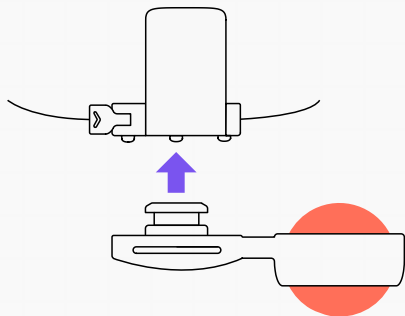

How to use your Janet Paww

Scan Me!

Scan the QR code to find our Koalaa Hub; a digital version of all our Koalaa sleeve and user guides for you to access on the go!

hi@yourkoalaa.com

+44 (0) 7482 165 098

@koalaacommunity