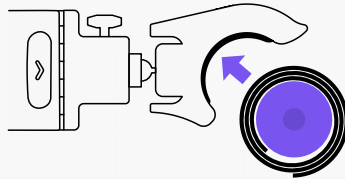

How to use your

Kitty ALX

or

> **30kg**

Scan Me!

Scan the QR code to find our Koalaa Hub; a digital version of all our Koalaa sleeve and user guides for you to access on the go!

hi@yourkoalaa.com

+44 (0) 7482 165 098