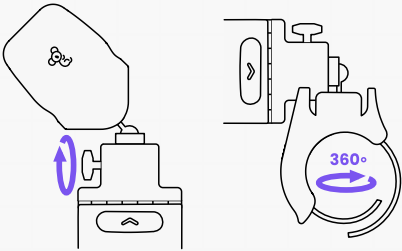

How to use your

Kitty ALX

or

> **30kg**

Scan Me!

Scan the QR code to find our Koalaa Hub; a digital version of all our Koalaa sleeve and user guides for you to access on the go!

hi@yourkoalaa.com

+44 (0) 7482 165 098