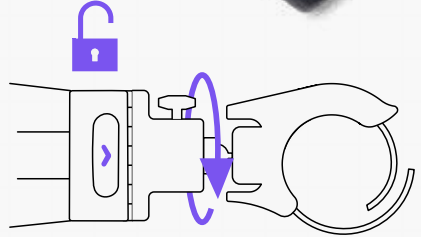

How to use your

Kitty ALX

or

> **30kg**

Scan Me!

Scan the QR code to find our Koalaa Hub; a digital version of all our Koalaa sleeve and user guides for you to access on the go!

hi@yourkoalaa.com

+44 (0) 7482 165 098