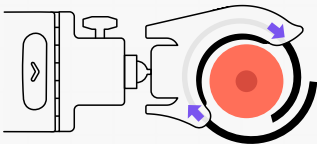

How to use your

Kitty ALX

or

> **30kg**

Scan Me!

Scan the QR code to find our Koalaa Hub; a digital version of all our Koalaa sleeve and user guides for you to access on the go!

hi@yourkoalaa.com

+44 (0) 7482 165 098