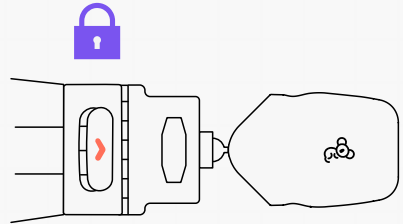

How to use your

Kitty ALX

or

> **30kg**

Scan Me!

Scan the QR code to find our Koalaa Hub; a digital version of all our Koalaa sleeve and user guides for you to access on the go!

hi@yourkoalaa.com

+44 (0) 7482 165 098