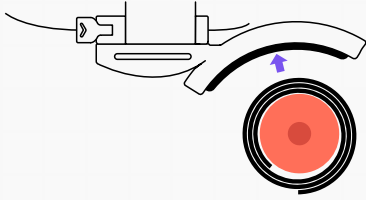

How to use your

Rushton Paww

or

 > **10kg**

Scan Me!

Scan the QR code to find our Koalaa Hub; a digital version of all our Koalaa sleeve and user guides for you to access on the go!

 hi@yourkoalaa.com

 **+44 (0) 7482 165 098**