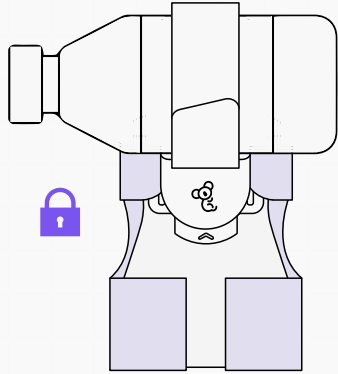

How to use your

Rushton Paww

or

 > **10kg**

Scan Me!

Scan the QR code to find our Koalaa Hub; a digital version of all our Koalaa sleeve and user guides for you to access on the go!

 hi@yourkoalaa.com

 **+44 (0) 7482 165 098**