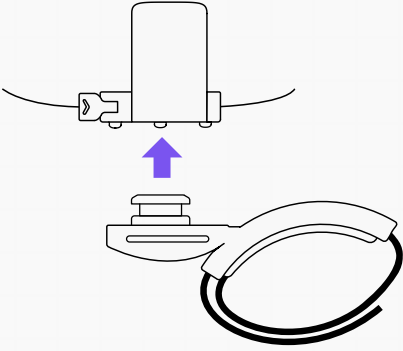

How to use your

Rushton Paww

or

 > **10kg**

Scan Me!

Scan the QR code to find our Koalaa Hub; a digital version of all our Koalaa sleeve and user guides for you to access on the go!

 hi@yourkoalaa.com

 **+44 (0) 7482 165 098**