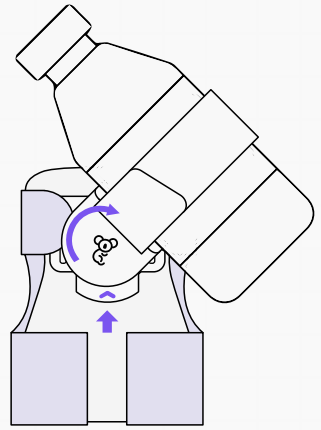

How to use your

Rushton Paww

or

 > **10kg**

Scan Me!

Scan the QR code to find our Koalaa Hub; a digital version of all our Koalaa sleeve and user guides for you to access on the go!

 hi@yourkoalaa.com

 **+44 (0) 7482 165 098**