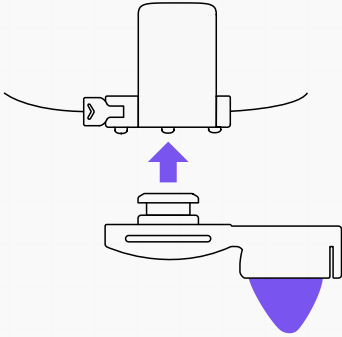

How to use your

Grace Paww

Scan Me!

Scan the QR code to find our Koalaa Hub; a digital version of all our Koalaa sleeve and user guides for you to access on the go!

hi@yourkoalaa.com

+44 (0) 7482 165 098

[@koalaacommunity](https://www.instagram.com/koalaacommunity)