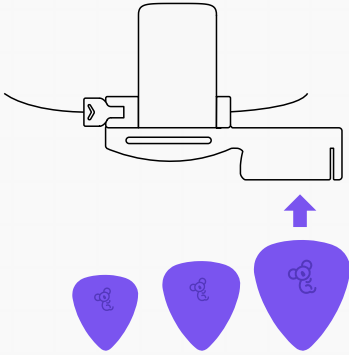

How to use your

Grace Paww

Scan Me!

Scan the QR code to find our Koalaa Hub; a digital version of all our Koalaa sleeve and user guides for you to access on the go!

hi@yourkoalaa.com

+44 (0) 7482 165 098

[@koalaacommunity](https://www.instagram.com/koalaacommunity)