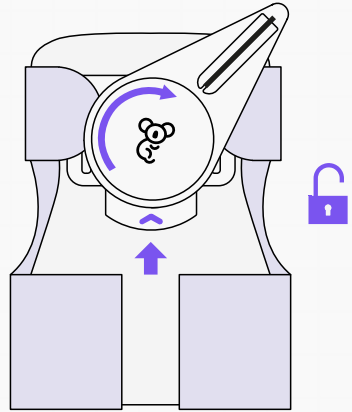

How to use your

Grace Paww

Scan Me!

Scan the QR code to find our Koalaa Hub; a digital version of all our Koalaa sleeve and user guides for you to access on the go!

hi@yourkoalaa.com

+44 (0) 7482 165 098

[@koalaacommunity](https://www.instagram.com/koalaacommunity)