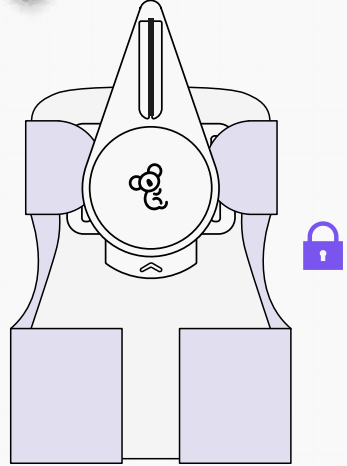

How to use your

Grace Paww

Scan Me!

Scan the QR code to find our Koalaa Hub; a digital version of all our Koalaa sleeve and user guides for you to access on the go!

hi@yourkoalaa.com

+44 (0) 7482 165 098

[@koalaacommunity](https://www.instagram.com/koalaacommunity)