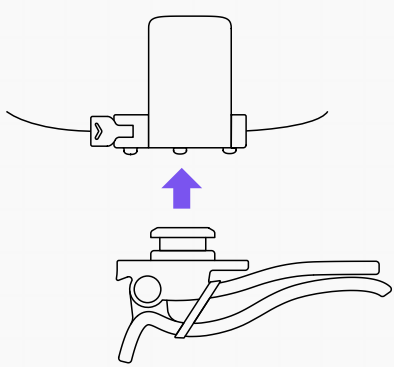

How to use your **Amy Paww**

Scan Me!

Scan the QR code to find our Koalaa Hub; a digital version of all our Koalaa sleeve and user guides for you to access on the go!

-  hi@yourkoalaa.com
-  [+44 \(0\) 7482 165 098](tel:+44(0)7482165098)
-  [@koalaacommunity](https://www.instagram.com/koalaacommunity)