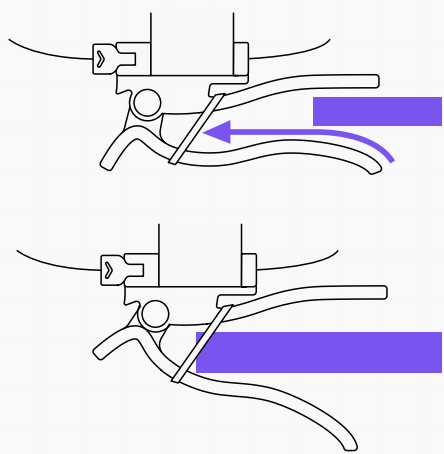

How to use your **Amy Paww**

Scan Me!

Scan the QR code to find our Koalaa Hub; a digital version of all our Koalaa sleeve and user guides for you to access on the go!

-  hi@yourkoalaa.com
-  [+44 \(0\) 7482 165 098](tel:+44(0)7482165098)
-  [@koalaacommunity](https://www.instagram.com/koalaacommunity)