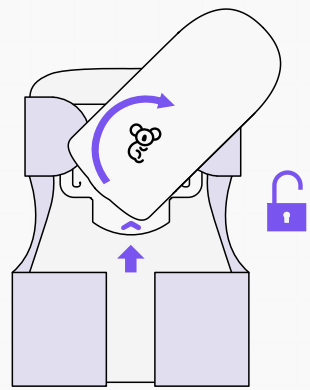

How to use your **Amy Paww**

Scan Me!

Scan the QR code to find our Koalaa Hub; a digital version of all our Koalaa sleeve and user guides for you to access on the go!

-  hi@yourkoalaa.com
-  [+44 \(0\) 7482 165 098](tel:+44(0)7482165098)
-  [@koalaacommunity](https://www.instagram.com/koalaacommunity)