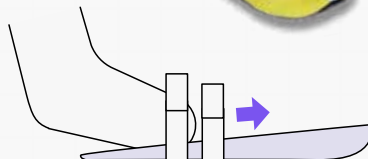

How to use your Joanie ALX

or

Scan Me!

Scan the QR code to find our Koalaa Hub; a digital version of all our Koalaa sleeve and user guides for you to access on the go!

hi@yourkoalaa.com

+44 (0) 7482 165 098