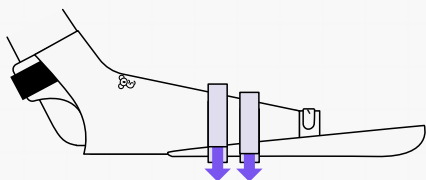

How to use your Joanie ALX

or

Scan Me!

Scan the QR code to find our Koalaa Hub; a digital version of all our Koalaa sleeve and user guides for you to access on the go!

hi@yourkoalaa.com

+44 (0) 7482 165 098