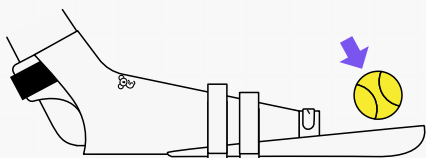

How to use your Joanie ALX

or

Scan Me!

Scan the QR code to find our Koalaa Hub; a digital version of all our Koalaa sleeve and user guides for you to access on the go!

hi@yourkoalaa.com

+44 (0) 7482 165 098