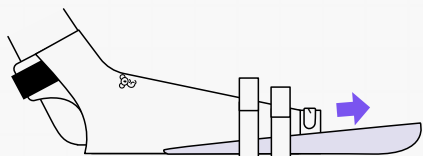

How to use your Joanie ALX

or

Scan Me!

Scan the QR code to find our Koalaa Hub; a digital version of all our Koalaa sleeve and user guides for you to access on the go!

hi@yourkoalaa.com

+44 (0) 7482 165 098