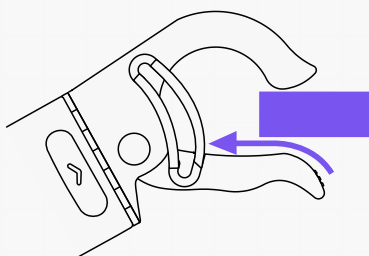

How to use your Amy ALX

 > **0.5kg**

Scan Me!

Scan the QR code to find our Koalaa Hub; a digital version of all our Koalaa sleeve and user guides for you to access on the go!

hi@yourkoalaa.com

+44 (0) 7482 165 098