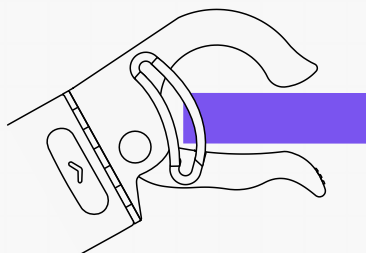

How to use your Amy ALX

 > **0.5kg**

Scan Me!

Scan the QR code to find our Koalaa Hub; a digital version of all our Koalaa sleeve and user guides for you to access on the go!

hi@yourkoalaa.com

+44 (0) 7482 165 098