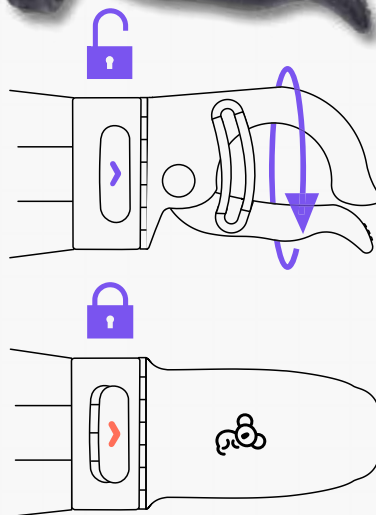

How to use your Amy ALX

 > **0.5kg**

Scan Me!

Scan the QR code to find our Koalaa Hub; a digital version of all our Koalaa sleeve and user guides for you to access on the go!

hi@yourkoalaa.com

+44 (0) 7482 165 098