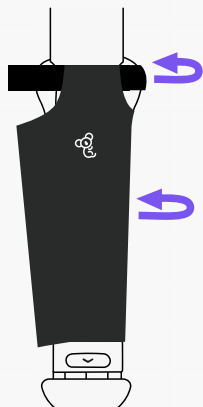

How to use your Nicole ALX

Scan Me!

Scan the QR code to find our Koalaa Hub; a digital version of all our Koalaa sleeve and user guides for you to access on the go!

hi@yourkoalaa.com

+44 (0) 7482 165 098

[@koalaacommunity](https://www.instagram.com/koalaacommunity)