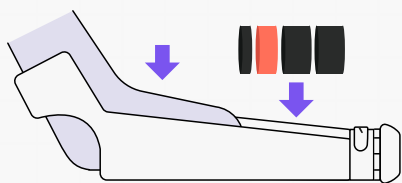

How to use your Nicole ALX

Scan Me!

Scan the QR code to find our Koalaa Hub; a digital version of all our Koalaa sleeve and user guides for you to access on the go!

hi@yourkoalaa.com

+44 (0) 7482 165 098

[@koalaacommunity](https://www.instagram.com/koalaacommunity)