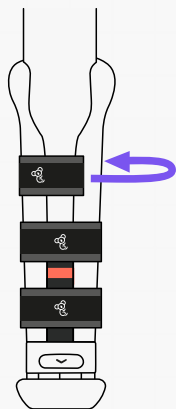

How to use your Nicole ALX

Scan Me!

Scan the QR code to find our Koalaa Hub; a digital version of all our Koalaa sleeve and user guides for you to access on the go!

hi@yourkoalaa.com

+44 (0) 7482 165 098

[@koalaacommunity](https://www.instagram.com/koalaacommunity)