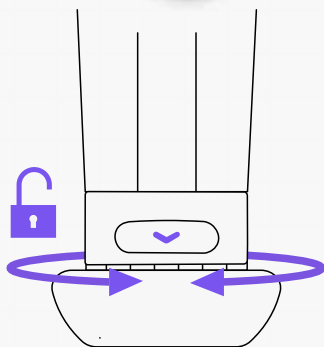

How to use your Nicole ALX

Scan Me!

Scan the QR code to find our Koalaa Hub; a digital version of all our Koalaa sleeve and user guides for you to access on the go!

hi@yourkoalaa.com

+44 (0) 7482 165 098

[@koalaacommunity](https://www.instagram.com/koalaacommunity)