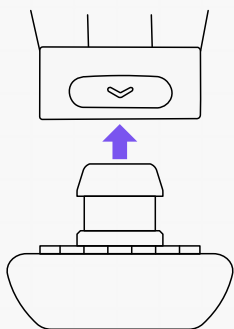

How to use your Nicole ALX

Scan Me!

Scan the QR code to find our Koalaa Hub; a digital version of all our Koalaa sleeve and user guides for you to access on the go!

hi@yourkoalaa.com

+44 (0) 7482 165 098

[@koalaacommunity](https://www.instagram.com/koalaacommunity)