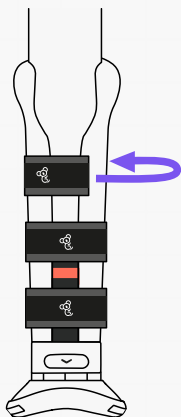

How to use your

Nicole Pro ALX

Scan Me!

Scan the QR code to find our Koalaa Hub; a digital version of all our Koalaa sleeve and user guides for you to access on the go!

hi@yourkoalaa.com

+44 (0) 7482 165 098