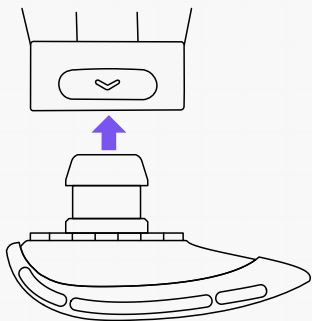

How to use your

Nicole Pro ALX

Scan Me!

Scan the QR code to find our Koalaa Hub; a digital version of all our Koalaa sleeve and user guides for you to access on the go!

hi@yourkoalaa.com

+44 (0) 7482 165 098