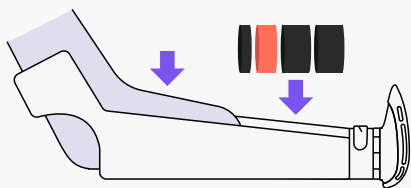

How to use your

Nicole Pro ALX

Scan Me!

Scan the QR code to find our Koalaa Hub; a digital version of all our Koalaa sleeve and user guides for you to access on the go!

hi@yourkoalaa.com

+44 (0) 7482 165 098