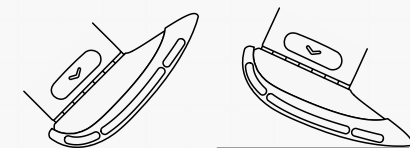

How to use your

Nicole Pro ALX

Scan Me!

Scan the QR code to find our Koalaa Hub; a digital version of all our Koalaa sleeve and user guides for you to access on the go!

hi@yourkoalaa.com

+44 (0) 7482 165 098